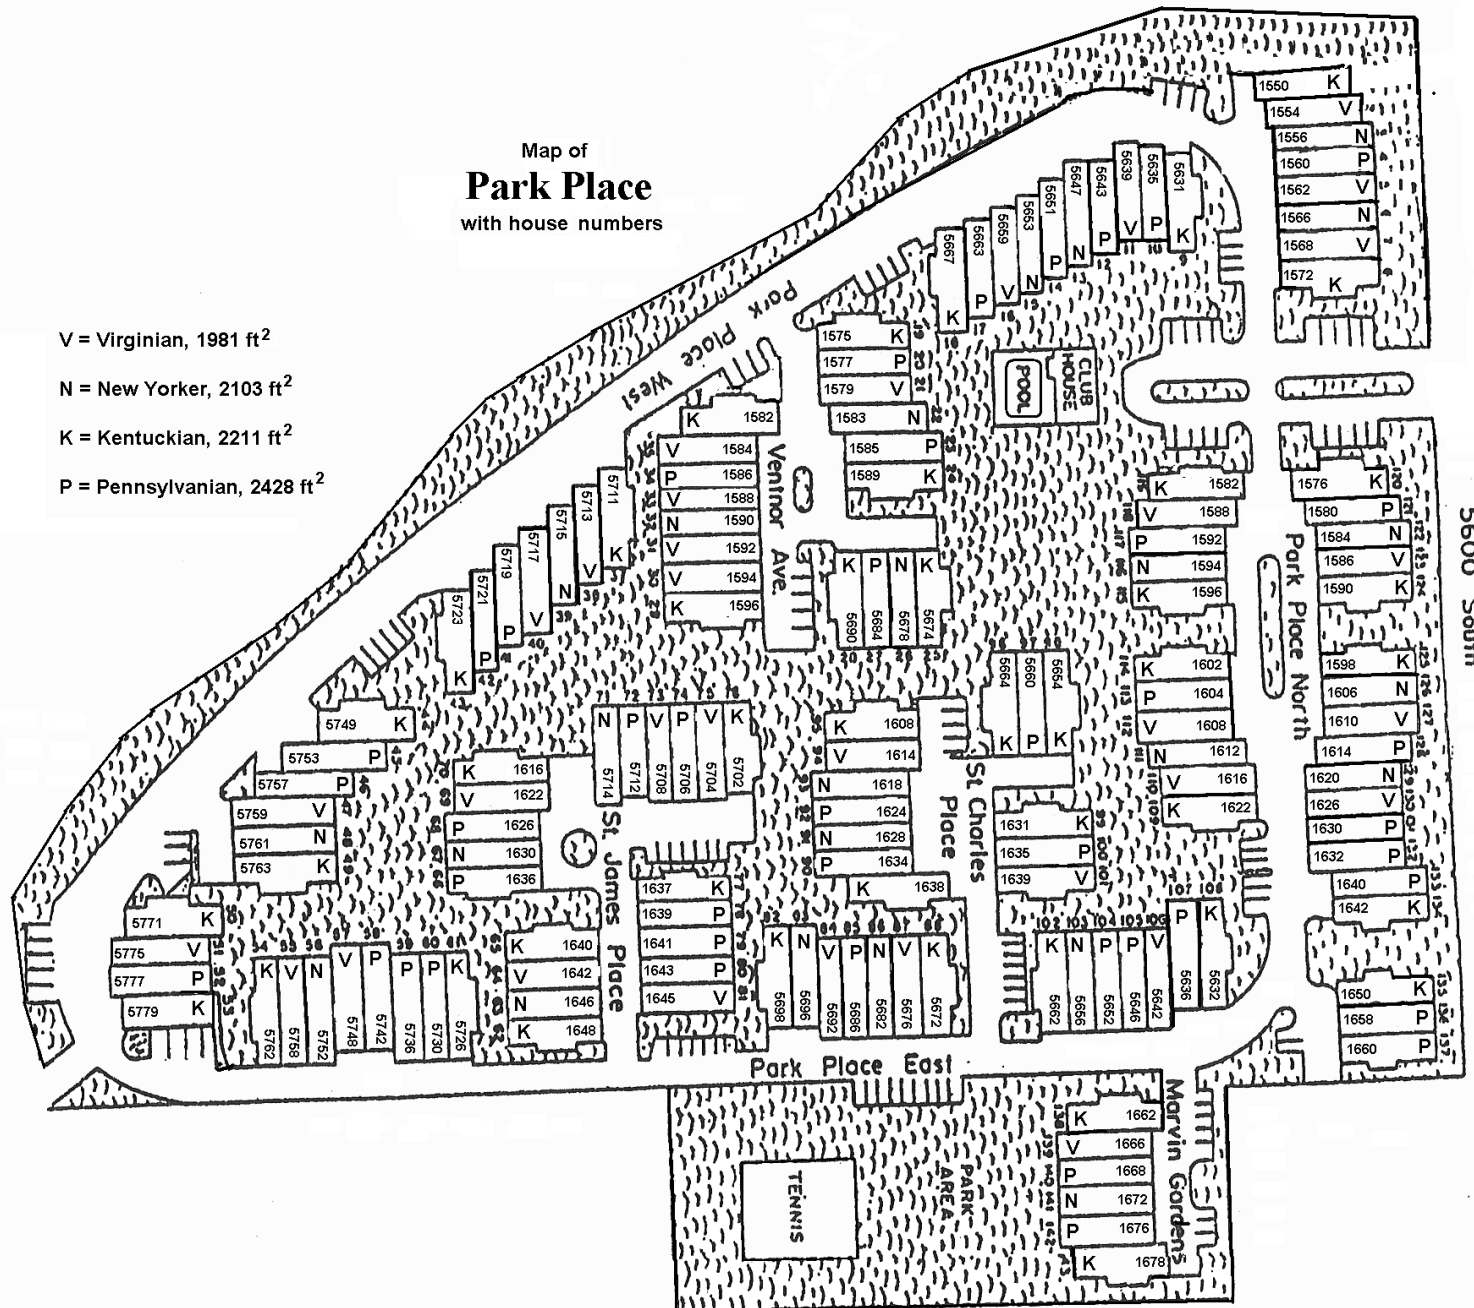

Map of
Park Place
 with house numbers

- V = Virginian, 1981 ft²
- N = New Yorker, 2103 ft²
- K = Kentuckian, 2211 ft²
- P = Pennsylvanian, 2428 ft²

5600 South